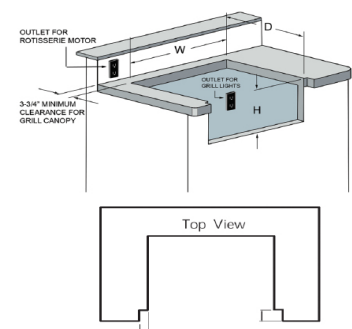

MODEL #	CUTOUT DIMENSIONS
INSULATED JACKETS	
VIJ30	31-3/4"W X 24-3/8"D X 11"H
VIJ36	37-3/4"W X 24-3/8"D X 11"H
VIJ42	43-3/4"W X 24-3/8"D X 11"H
VIJ56	57-3/4"W X 24-3/8"D X 11"H
SIDEBURNER SIDESEAR	
VS2G	13-1/4"W X 23"D X 10-1/4"H
VGSZ	13-1/4"W X 23"D X 10-1/4"H
POWER MAXX	
VPMAXX24	21-1/2"W X 22 1/2"D X 10-1/4"H

CUTOUT DIMENSIONS			
Grill	W	H	D
VBQ30G	28 1/2"	10 1/4"	23"
VBQ36G	34 1/2"	10 1/4"	23"
VBQ42G	40 1/2"	10 1/4"	23"
VBQ56G	54 1/2"	10 1/4"	23"

vintagegrills.com

1-866-755-7981